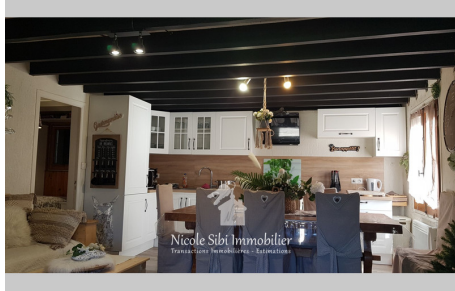

Nicole Sibi Immobilier - 32 Rue Principale, 66130 Corbère - Tél: 04.68.80.30.62

sibi.nicole@orange.fr - Port: 06.09.01.94.96

sibi.stephane@orange.fr - Port: 06.04.13.51.52

RCS 752 554 964 Code NAF 6831 Z - SIRET 752 554 964 00029 tribunal de Perpignan

Document non contractuel - Barème de prix disponible sur notre site internet