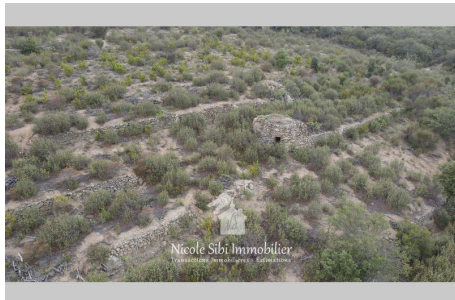

Nicole Sibi Immobilier - 32 Rue Principale, 66130 Corbère - Tél: 04.68.80.30.62

sibi.nicole@orange.fr - Port: 06.09.01.94.96

sibi.stephane@orange.fr - Port: 06.04.13.51.52

RCS 752 554 964 Code NAF 6831 Z - SIRET 752 554 964 00029 tribunal de Perpignan

Document non contractuel - Barème de prix disponible sur notre site internet