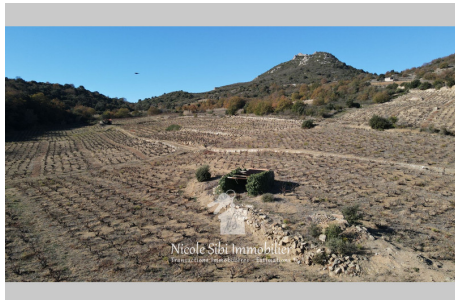

Nicole Sibi Immobilier - 32 Rue Principale, 66130 Corbère - Tél: 04.68.80.30.62

sibi.nicole@orange.fr - Port: 06.09.01.94.96

sibi.stephane@orange.fr - Port: 06.04.13.51.52

RCS 752 554 964 Code NAF 6831 Z - SIRET 752 554 964 00029 tribunal de Perpignan

Document non contractuel - Barème de prix disponible sur notre site internet