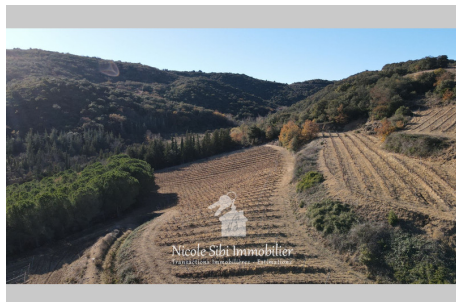

View : Dégagée

Amenities :

calm

Fees and charges :

7 200 € fees included

Farmland Rasiguères

Agricultural land of approximately 3050 m², fallow and next to the road. Ref. : 891V175T - Mandat n°594

05/02/2025 - Prix T.T.C