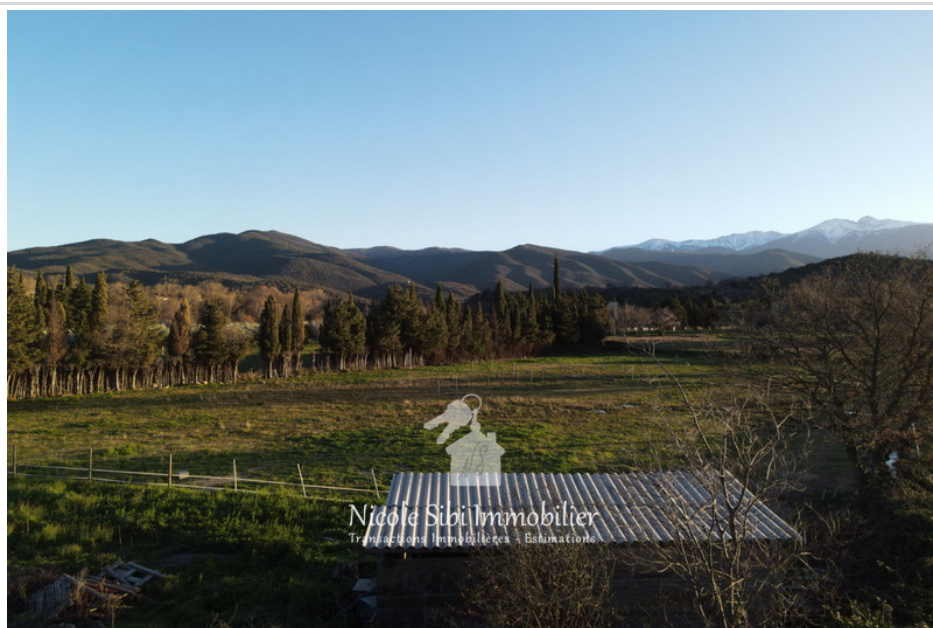

Exposition : Sud

View : Dégagée

Amenities :

calm

Fees and charges :

12 000 € fees included

Farmland Rodès

Just 10 minutes from Ille sur Têt, discover this 4540 m² plot of land, offering a peaceful, completely flat environment, very good soil with irrigation canal, accessible by vehicle, ideal for market gardening, arboriculture or leisure activities.
Ref. : 891V263T - Mandat n°723